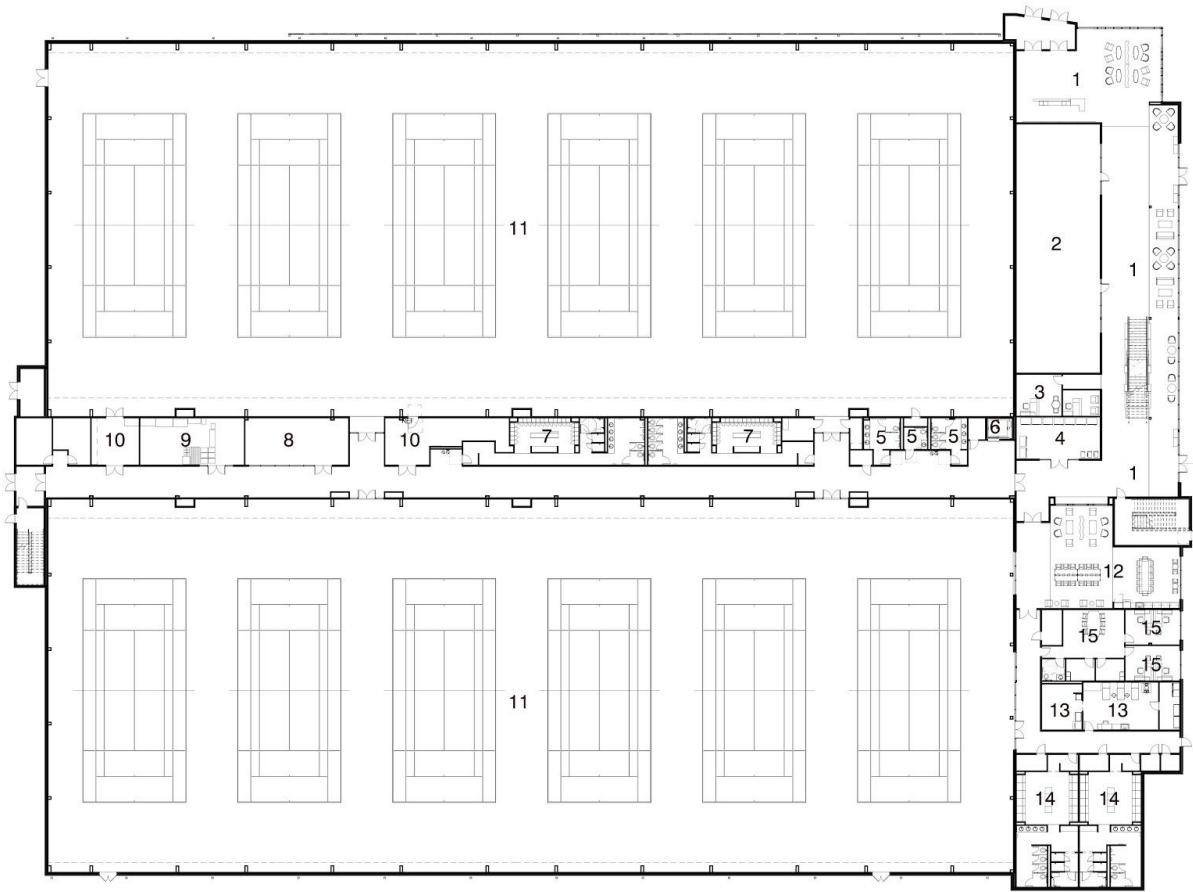

Become a part of the new era of tennis in Memphis.

Become a part of the new Leftwich Tennis Center.

— SOUTHERN AVENUE —

- 1 lobby
- 2 retail
- 3 office
- 4 vending station
- 5 public restroom
- 6 elevator
- 7 public locker room
- 8 training room
- 9 classroom
- 10 storage
- 11 indoor courts
- 12 UofM lounge
- 13 UofM training room
- 14 UofM locker room