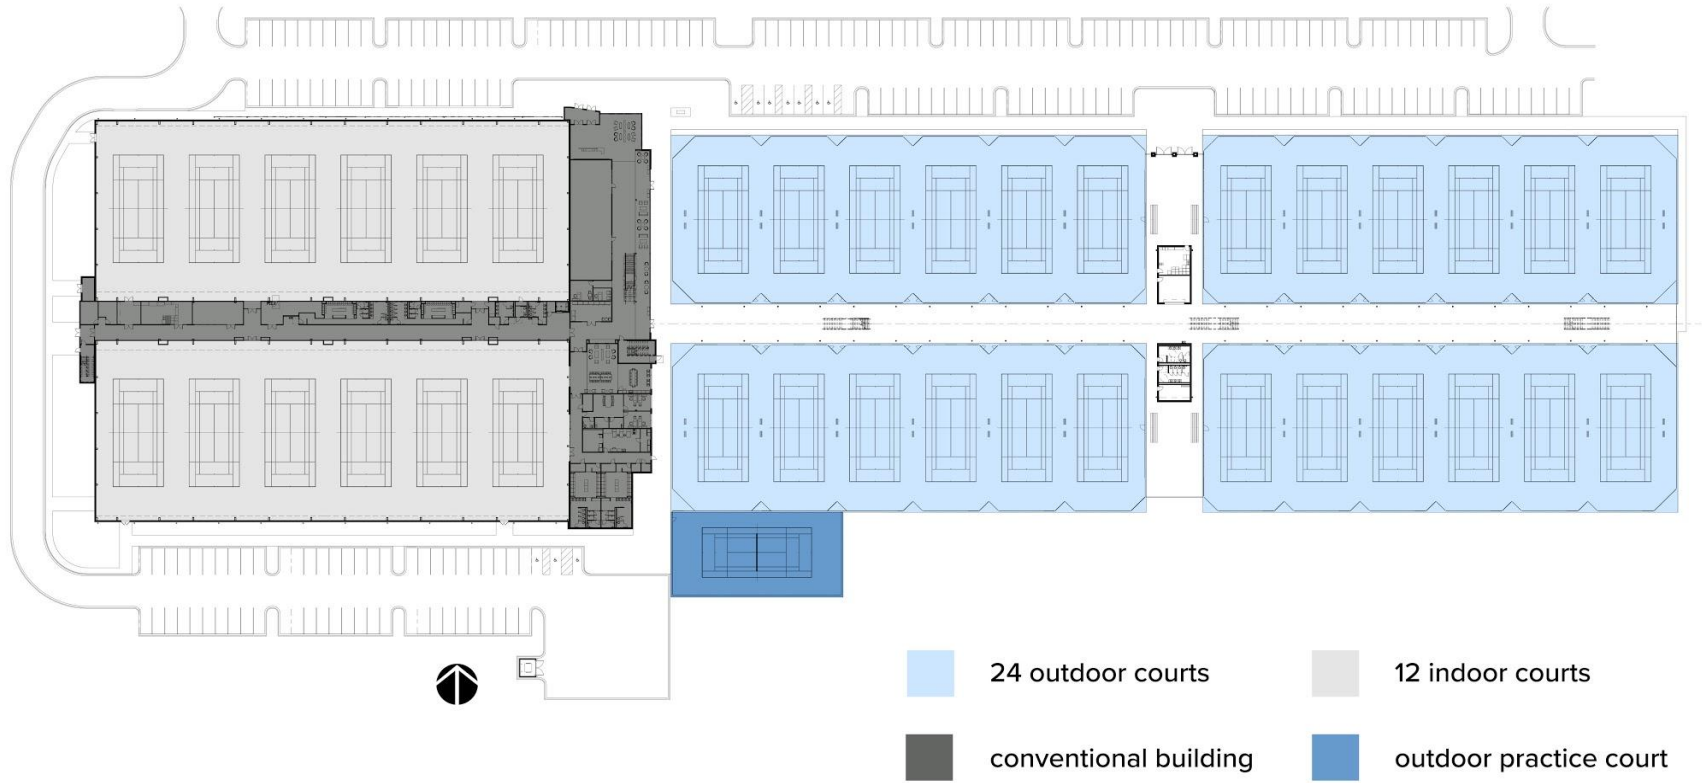

Become a part of the new era of tennis in Memphis.

Become a part of the new Leftwich Tennis Center.

— SOUTHERN AVENUE —

- 1 lobby
- 2 retail
- 3 office
- 4 vending station
- 5 public restroom
- 6 elevator
- 7 public locker room
- 8 training room
- 9 classroom
- 10 storage
- 11 indoor courts
- 12 UofM lounge
- 13 UofM training room
- 14 UofM locker room